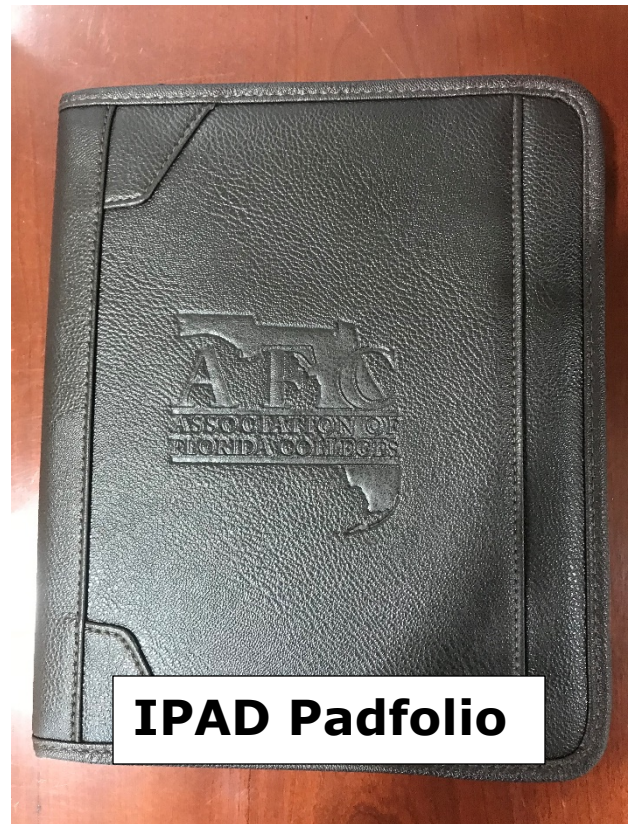

Zippered Padfolio

IPAD Padfolio

Cup

Flashlight

Lapel Pin

Journal with Pen

Tote Bag

Insulated Lunch Bag